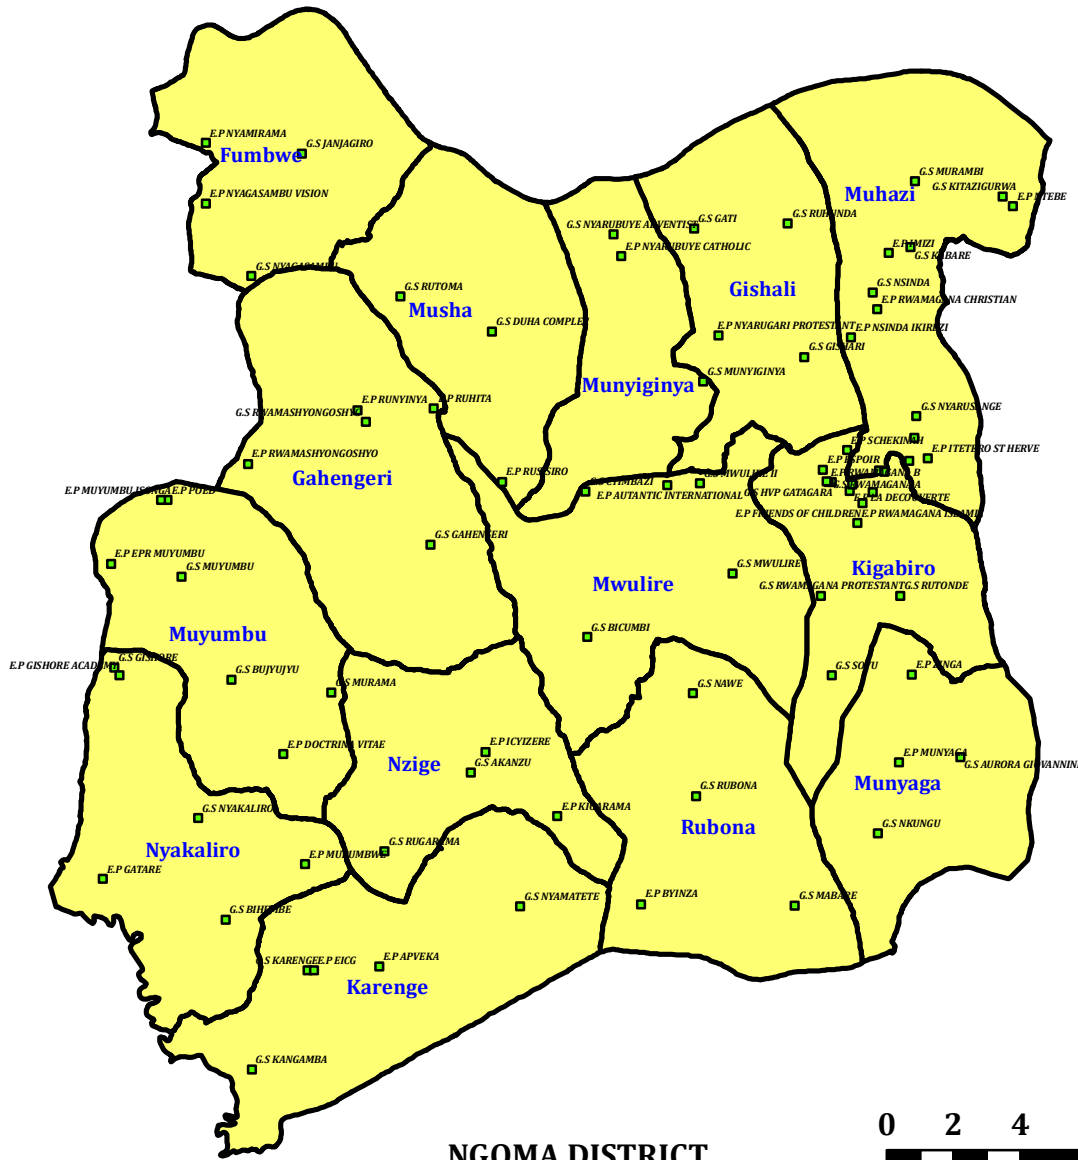

Republic of Rwanda Ministry of Education

Location of Schools with Primary Level on the Map of Rwamagana District in Eastern Province

GATSIBO DISTRICT

Legend

- School
- Sector Boundary

GASABO DISTRICT

KAYONZA DISTRICT